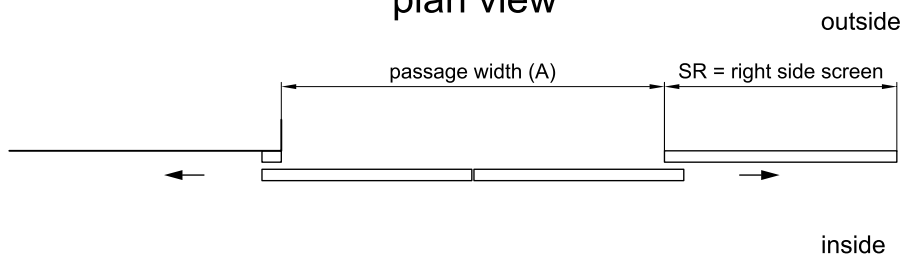

internal view

plan view

U/T = Header Overlength on demand
 SR = right side screen

Verwendung für / use for / Utiliser pour

TC	TC+	TC3	TC RC2	TC RC3
✓	✓	—	✓	✓

technical Modification reserved !

ANr. client com.: ADM	colour		scale: 1:20	
	THERMCORD, D-STA View with 1 right side screen			
				MP-102-10029 A