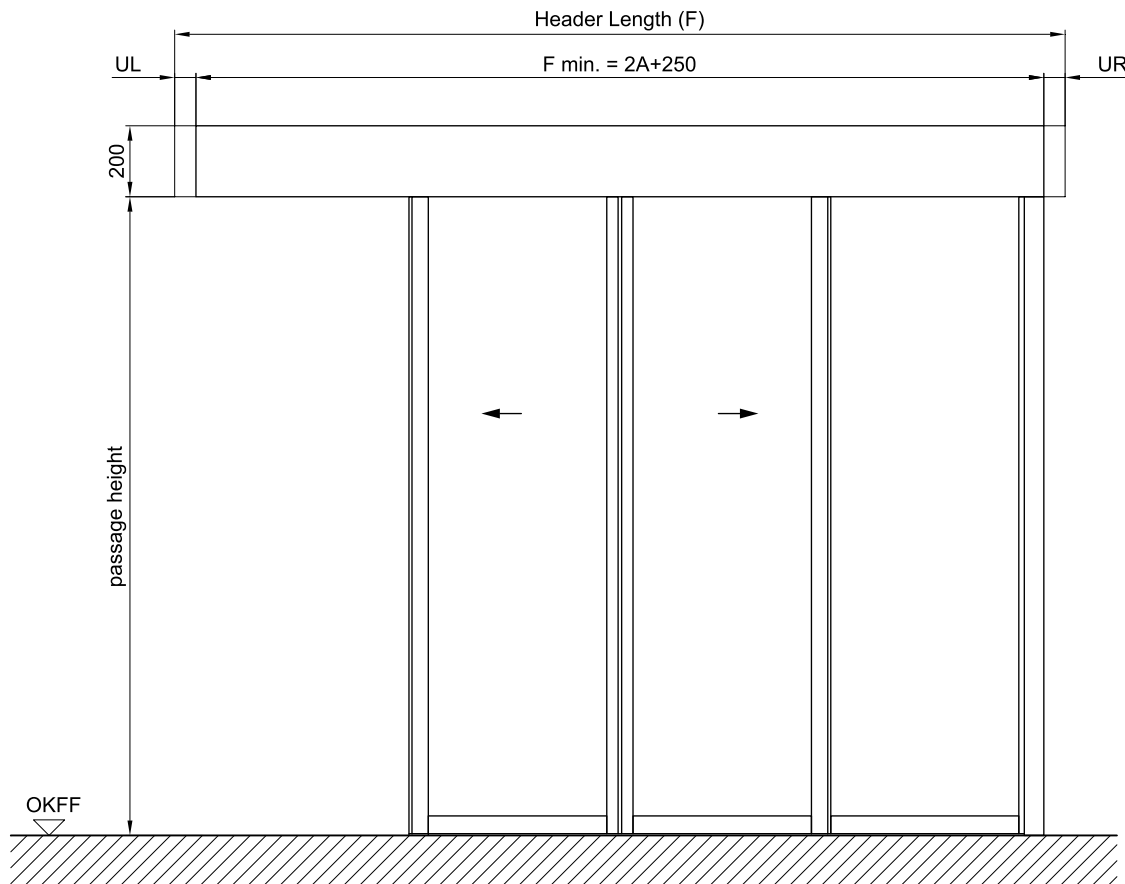

internal view

plan view

U/T = Header Overlength on demand
 SR = right side screen

Verwendung für / use for / Utiliser pour

TC	TC+	TC3	TC RC2	TC RC3
✓	✓	—	✓	✓

technical Modification reserved !

ANr. client com.: ADM	colour		scale: 1:20	
	THERMCORD, D-STA View with 1 right side screen			
				MP-102-10029 A