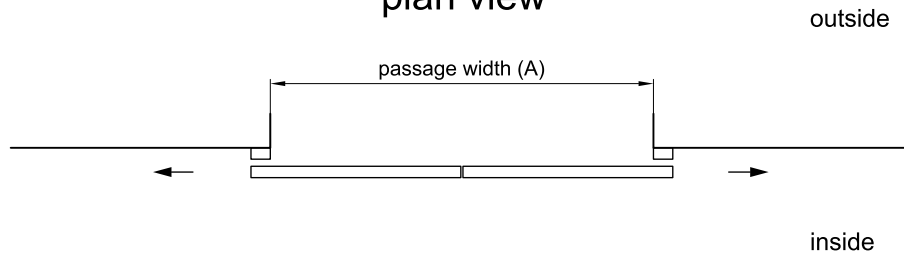

internal view

plan view

U/T = Header Overlength on demand

Verwendung für / use for / Utiliser pour

TC	TC+	TC3	TC RC2	TC RC3
✓	✓	—	✓	✓

technical Modification reserved !

ANr.	colour	scale: 1:20	
	client	THERMCORD, D-StA	
	com.:	View	
	ADM	Without side screens	