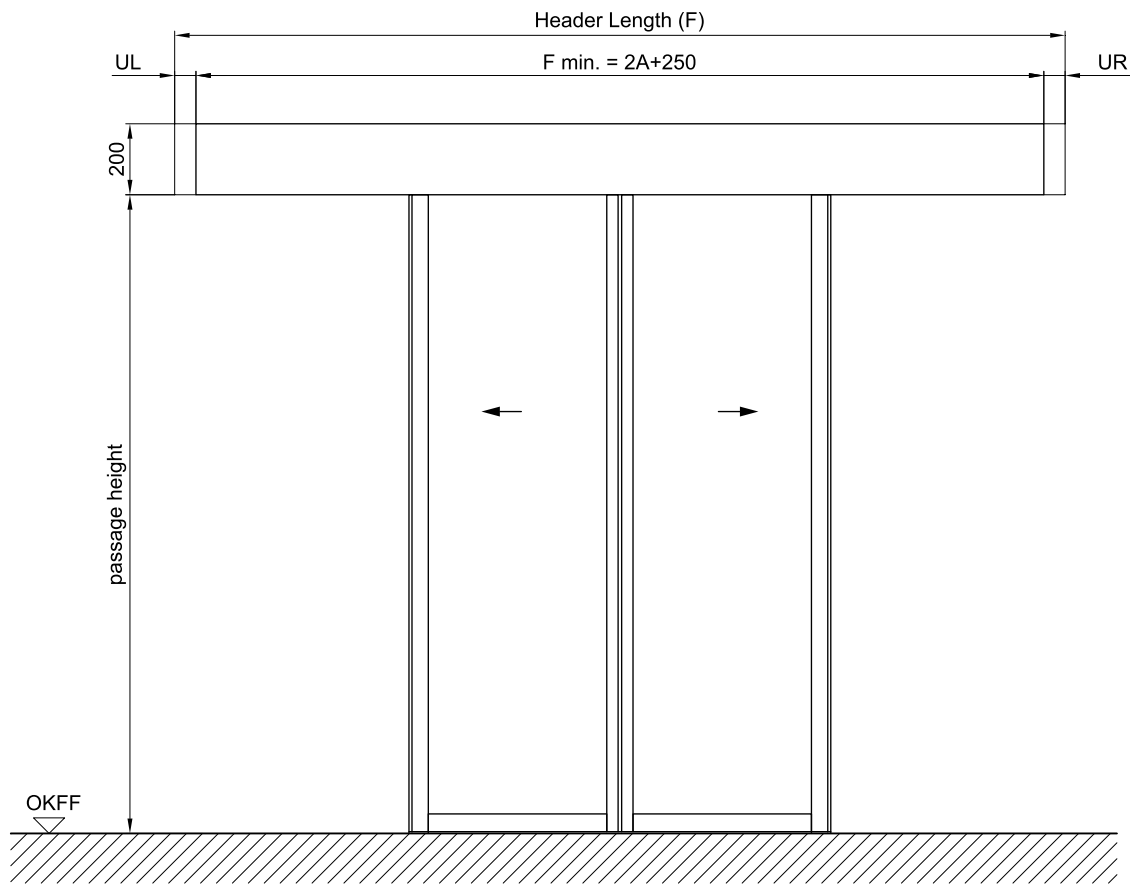

internal view

plan view

U/T = Header Overlength on demand

Verwendung für / use for / Utiliser pour

TC	TC+	TC3	TC RC2	TC RC3
✓	✓	—	✓	✓

technical Modification reserved !

ANr.	colour	scale: 1:20	
	client	THERMCORD, D-StA	
	com.:	View	
	ADM	Without side screens	